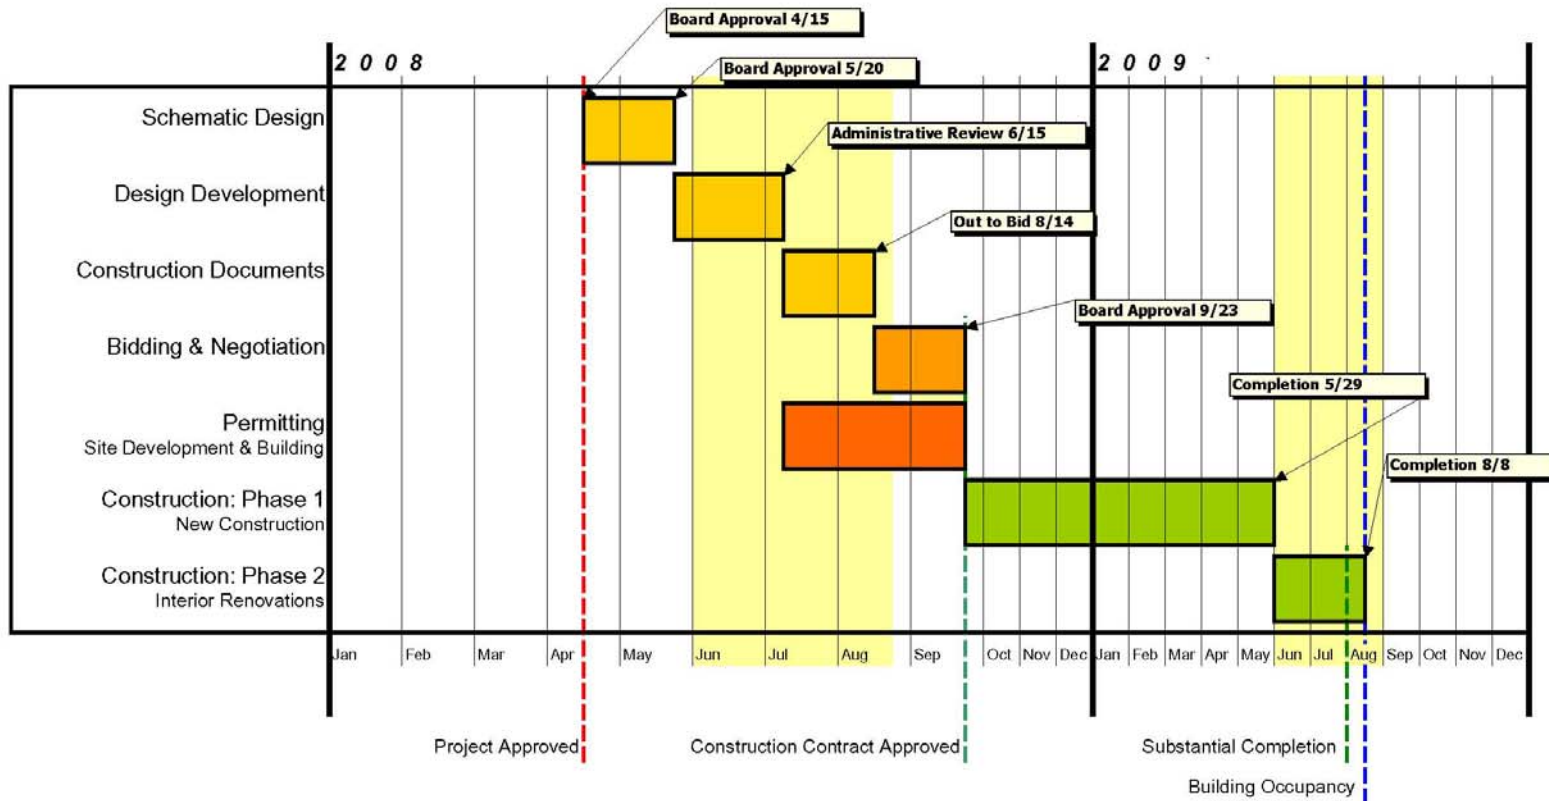

Additions & Alterations to Glen Oaks School

April 24, 2008

LEGATARCHITECTS

Concept Floor Plan

Concept View from Northwest

North Palos
Elementary School District 117

"Investing in our Future, One Child at a Time"

Additions & Alterations to Glen Oaks School

April 24, 2008

LEGATARCHITECTS

Concept View from Northeast

North Palos
Elementary School District 117

"Investing in our Future, One Child at a Time"

Additions & Alterations to Glen Oaks School

April 24, 2008

LEGATARCHITECTS

Concept View from Southeast (Playground)

PROPOSED PROJECT SCHEDULE

LEGATARCHITECTS

North Palos Elementary School District 117
 Additions & Alterations to Glen Oaks School

April 8, 2008

Proposed

Schedule
North Palos

Elementary School District 117

"Investing in our Future, One Child at a Time"

Additions & Alterations to Glen Oaks School

April 24, 2008

LEGATARCHITECTS

North Palos
Elementary School District 117